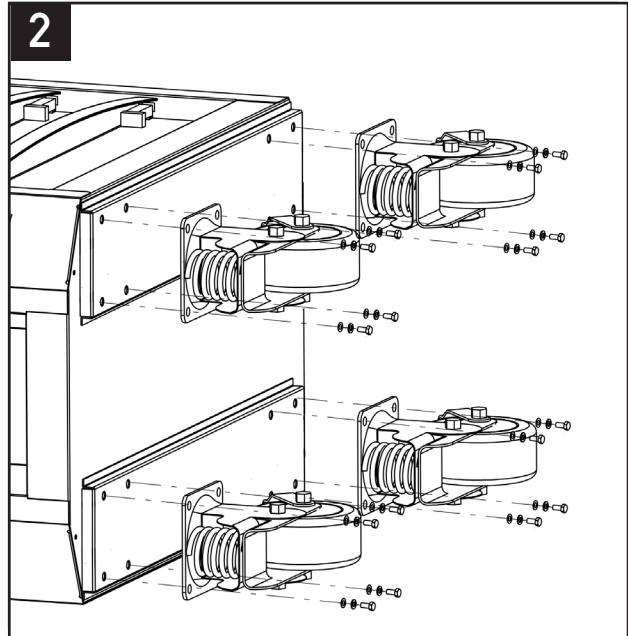

PARTS LIST

8 x Hex Bolts for Push Handle

Non-Locking Castors (2)

17mm Bolts (16) for Castors

Locking Castors (2)

Power Handle (1)

Handle (1)

7 x Liners

TOOLS/ASSISTANCE NEEDED

2 People

17mm Spanner

5mm Hex Key

ASSEMBLY INSTRUCTIONS

Step 1: Assembly Preparation

Remove all contents from box. Reference the parts list to make sure you have all the parts.

NOTE

Place a cover on the floor to prevent any damage to surface of the Trolley.

Step 2: Attaching Castors

Using two people, tip the trolley so it is laying drawer side up. Align holes in locking and non-locking Castors with matching holes in the bottom tray as shown in figure 2. Attach using 13mm x 16 Hex bolts, lock washers and flat washers from Castors bolt kit and tighten.

Ensure that both locking Castors are on same end. We suggest mounting locking castors at the front of the Trolley.

Step 3: Attaching the Side Handles

Align the mounting holes of the handle brackets with the holes in the side of the Trolley. Attach using the Hex Bolts.