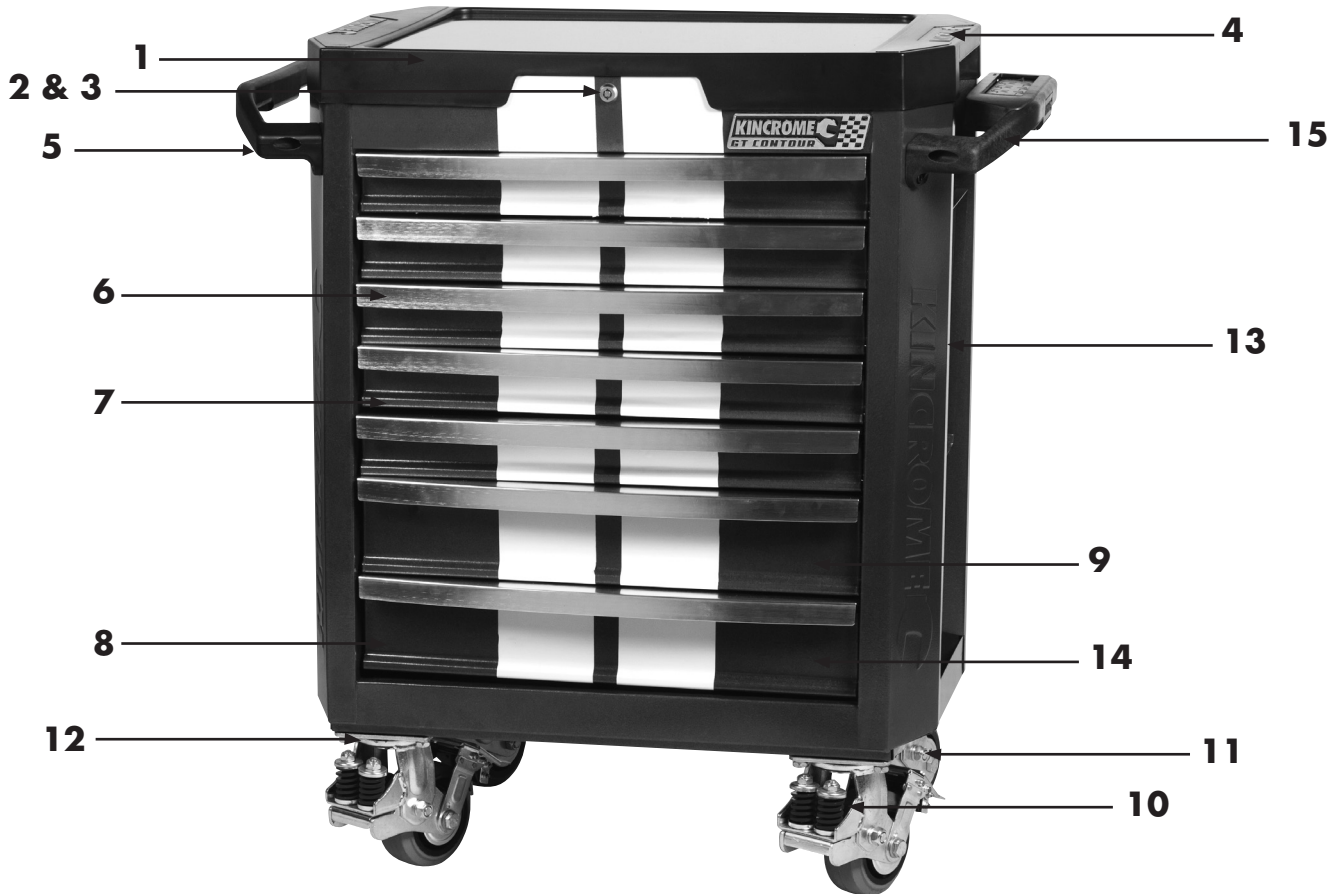

REPLACEMENT PARTS

ITEM	PART NO.	DESCRIPTION	QUANTITY
1	K7747-1	MDF Wood Top	1
2	K7679	Lock & Key	1
3	K7747-3	Key Only (Specify Key Number)	1
4	K7747-4	Plastic Trolley Top	1
5	K7747-5	Trolley Handle (1)	1
6	K7747-6	Alum Drawer Grip	1
7	K7747-7	Drawer (Shallow)	1
8	K7747-8	Drawer (Deep)	1

ITEM	PART NO.	DESCRIPTION	QUANTITY
9	K7747-9	Ball Bearing Slide Set Hard Close (45mm) (2)	2
10	K7860-18	Swivel Castor Pack (1)	2
11	K7860-19	Swivel Castor With Lock Pack (1)	2
12	K7860-20	Castor Nut & Bolt	1
13	K7747-13	Folding Side Shelf	1
14	K7747-14	Eva Mat Pack (7)	7
15	K7741	Power Board & Handle	1