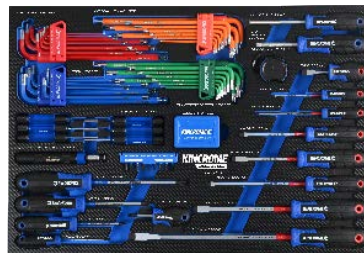

MIXED

EVA Tray - TorqueMaster Screwdrivers & Fastening Deep

101 Piece

1. **Features**
2. > Blade/Phillips Screwdrivers, Hex / TORX Keys & Bit Set
   - > Suits BLUESTEEL® K77217, K77227, K77237, K77418, K77429 & K77529
   - > EVA522ET - Empty Tray - see website for full details
   - > Measurements: L 563mm x W 386mm x H 30mm

Part No	EVA522T
Fineline	0423694
Barcode	9312753094771