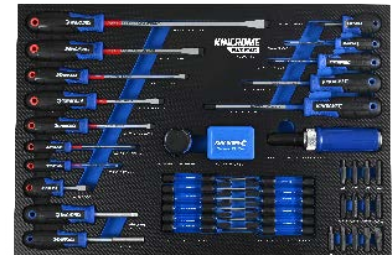

MIXED

EVA Tray - TorqueMaster Screwdrivers & Fastening Deep

75 Piece

1. **Features**
2. > Blade/Phillips Screwdrivers, Bit Set, Impact Driver & Precision Screwdrivers
   - > Suits BLUESTEEL® K77217, K77227, K77237, K77418, K77429 & K77529
   - > EVA521ET - Empty Tray - see website for full details
   - > Measurements: L 563mm x W 386mm x H 30mm

Part No	EVA521T
Fineline	0423678
Barcode	9312753094788