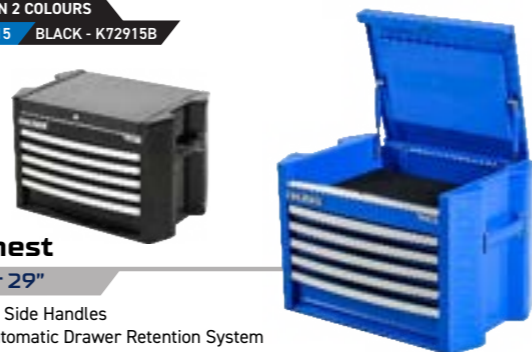

### Tool Chest

5 Drawer 29"

- > Dual Steel Side Handles
- > "ADRS" Automatic Drawer Retention System
- > 45mm Ball bearing drawer slides
- > Colour Coded Twin Gas Struts on Lid
- > Internal Rear Drawer Locking System
- > Extra deep design
- > 5mm EVA Foam Drawer Liners
- > Full Length Contoured Aluminium Drawer Grips
- > UV Stabilised Powder Coating
- > Measurements: L 730 x W 470 x H 486mm